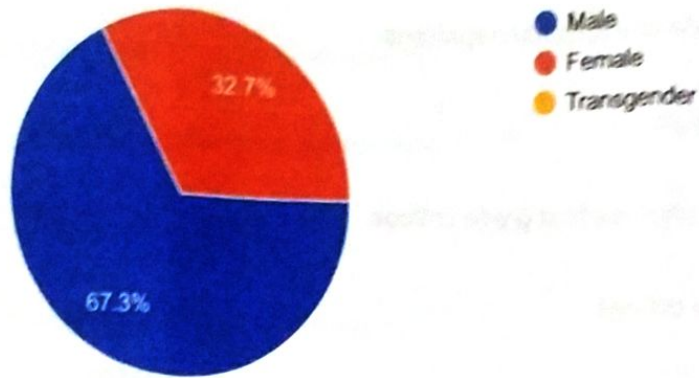

Gender

110 responses

What degree program are you pursuing now?

110 responses